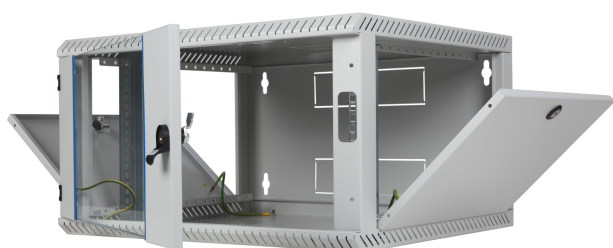

## Product Information

TOP one - piece hanging cabinet, BKT 9U, 600/500/465 W/D/H mm. sheet metal/glazing front door, RAL 7035 grey

Card No. PI\_11033501.1V\_02.16

## Features

- Material: steel sheet
- Front door: metal/glass
- Rear door: metal wall
- Side walls: steel sheet
- Load capacity: 50 kg
- IP rating: 20
- Weight: 22,5 kg
- Colour: RAL 7035